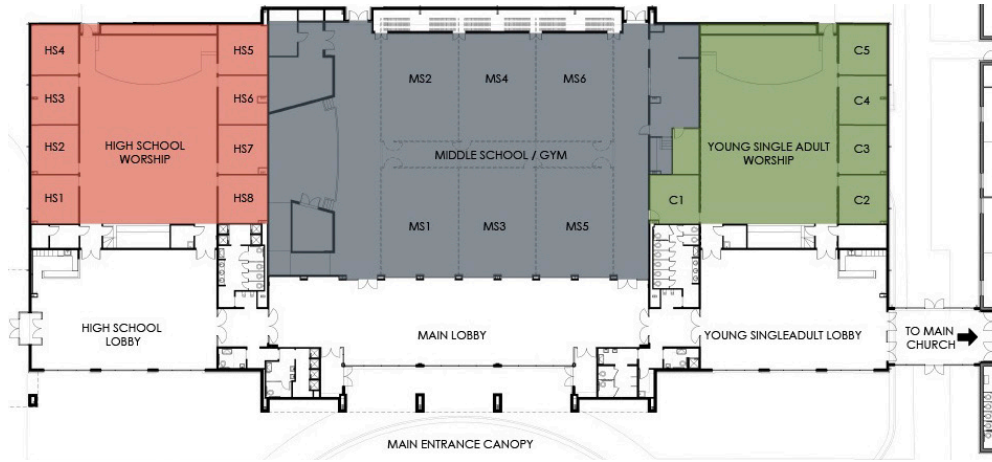

9:45 LIFE GROUPS

GROUP	LOCATION	TEACHER(S)
Nursery	N1-N4	Nursery Teams
Preschool	P1-P8	Preschool Teams
**Grade 3 - 5	Kidzone	Elementary Teachers
Grade 6 - 12	HS1 – HS8	Small Group Leaders
REACH – Young Single Adults	C2 – C5	Small Group Leaders
Married 25 - 40	MS6	Russ Davidson
Co-Ed 30+	A5	Larry Flett
Co-Ed 40+	A7	Mike Vannicolo Keith
Married 30+	Music Suite	Noble
Married 30s	MS2	Chris Tompkins
Married 20s/30s	MS1	Jared Schrag David
Married 40+	A6	Giles
Married 40s	A12	Chad Wallin
Married 50+	MS3	Stan Bisher
Married 50+	MS4	Kevin Day
Married 50+	MS5	Rick Vanhooser Dale
Married 60+	Pastor Reception	Richardson Charles
Married 60+	A1	Wollard Larry King
Married 60+	A3/4	Rod Williams Frank
Married 60+	A8	Burch
Men's Class	A9	Cindy Thomas Ron
Ladies Class	A11	Hardt
*iLG	A2	EJ McDaris
*iLG	MS Stage	Kim Taylor
Ladies 30-50	A10	

* iLG = Interactive, smaller groups, discussion-based

**KidzWorship is available for ages K-2 at 9:35 am

***This class will assist in learning and sharing the Bible through storying. The purpose is to become more comfortable in engaging our culture with a biblical perspective in situations they are encountering while pointing them to Jesus. We will also focus on the importance of being ready to share our testimony with those around us.

11:00 LIFE GROUPS

GROUP	LOCATION	TEACHER(S)
Nursery	N1-N4	Preschool Teams
Preschool	P1-P8	Elementary Teachers
Grade K - 5	Kidzone	Small Group Leaders
Grade 6 - 12	HS1 – HS8	Small Group Leaders
REACH – Young Single Adults	C1 – C5	Mike Atchison
Nearly & Newly-wed 0-3 yrs/20s & 30s	MS3	Adam Coats/Mike Farrar
Young Marrieds 4-8 yrs	MS4	Dennis Webster
*iLG	A12	Rich Fisher
Single Adults 35+	A10	Nathan Minor
Married 20s	A7	Kenny Hale
Married30s	MS1	Alan Dunlap
Married 40-50s	A1	Mark Frees
Married40+	A3/4	Mike Giles
Co-Ed 50+	A9	Dick Templeton
Married 60+	A6	Shannon Swearingin
Men's Class 30-50	A8	J. Stark/J. Templeton/E. Morris
Ladies Class	A11	Linda McElroy
Ladies Class	Pastor Reception	Casey Merrick
Freeway	MS2	Mike Aye
*iLG	MS5	Stephen Rhoades/Jim Wrather
*iLG	MS6	Denny Feasby
*iLG	A5	Flo Montgomery
*iLG Ladies Class	MS Stage	Eddy Elivo
*Disc. Ministerio Hispano	Music Suite	

5:00 LIFE GROUP

GROUP	LOCATION	TEACHER(S)
Co-Ed 40+	A9	Mike Giles