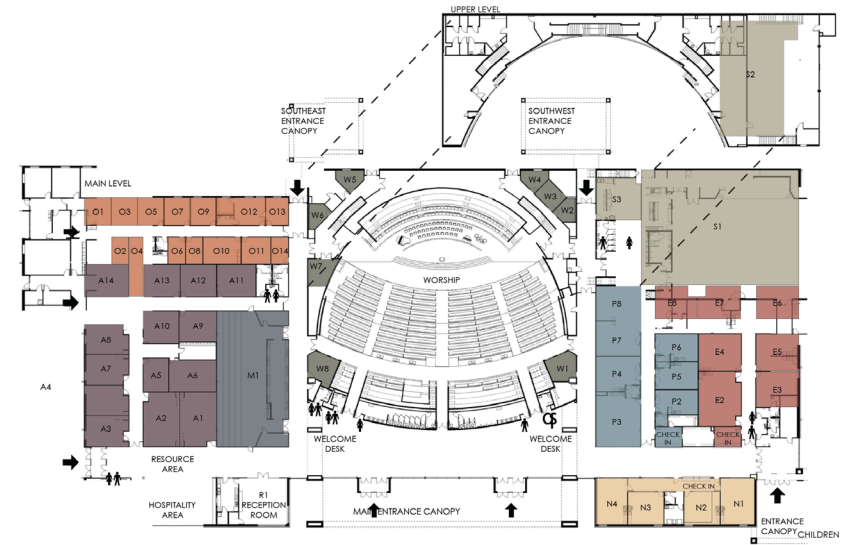

9:45 LIFE GROUPS

GROUP	LOCATION	TEACHER(S)
Nursery	N1-N4	Nursery Teams
Preschool	P1-P8	Preschool Teams
**Grade 3 - 5	Kidzone	Elementary Teachers
Grade 6 - 12	HS1 – HS8	Small Group Leaders
REACH – Young Single Adults	C2 – C5	Small Group Leaders
Married 25 - 40	MS6	Russ Davidson
Co-Ed 30+	A5	Larry Flett
Co-Ed 40+	A7	Mike Vannicolo Keith
Married 30+	Music Suite	Noble
Married 30s	MS2	Chris Tompkins
Married 20s/30s	MS1	Jared Schrag David
Married 40+	A6	Giles
Married 40s	A12	Chad Wallin
Married 50+	MS3	Stan Bisher
Married 50+	MS4	Kevin Day
Married 50+	MS5	Rick Vanhooser Dale
Married 60+	Pastor Reception	Richardson Charles
Married 60+	A1	Wollard Larry King
Married 60+	A3/4	Rod Williams Frank
Married 60+	A8	Burch
Men's Class	A9	Cindy Thomas Ron
Ladies Class	A11	Hardt
*iLG	A2	EJ McDaris
*iLG	MS Stage	Kim Taylor
Ladies 30-50	A10	

* iLG = Interactive, smaller groups, discussion-based

**KidzWorship is available for ages K-2 at 9:35 am

***This class will assist in learning and sharing the Bible through storying. The purpose is to become more comfortable in engaging our culture with a biblical perspective in situations they are encountering while pointing them to Jesus. We will also focus on the importance of being ready to share our testimony with those around us.

11:00 LIFE GROUPS

GROUP	LOCATION	TEACHER(S)
Nursery	N1-N4	Preschool Teams
Preschool	P1-P8	Elementary Teachers
Grade K - 5	Kidzone	Small Group Leaders
Grade 6 - 12	HS1 – HS8	Small Group Leaders
REACH – Young Single Adults	C1 – C5	Mike Atchison
Nearly & Newly-wed 0-3 yrs/20s & 30s	MS3	Adam Coats/Mike Farrar
Young Marrieds 4-8 yrs	MS4	Dennis Webster
*iLG	A12	Rich Fisher
Single Adults 35+	A10	Nathan Minor
Married 20s	A7	Kenny Hale
Married30s	MS1	Alan Dunlap
Married 40-50s	A1	Mark Frees
Married40+	A3/4	Mike Giles
Co-Ed 50+	A9	Dick Templeton
Married 60+	A6	Shannon Swearingin
Men's Class 30-50	A8	J. Stark/J. Templeton/E. Morris
Ladies Class	A11	Linda McElroy
Ladies Class	Pastor Reception	Casey Merrick
Freeway	MS2	Mike Aye
*iLG	MS5	Stephen Rhoades/Jim Wrather
*iLG	MS6	Denny Feasby
*iLG	A5	Flo Montgomery
*iLG Ladies Class	MS Stage	Eddy Elivo
*Disc. Ministerio Hispano	Music Suite	

5:00 LIFE GROUP

GROUP	LOCATION	TEACHER(S)
Co-Ed 40+	A9	Mike Giles